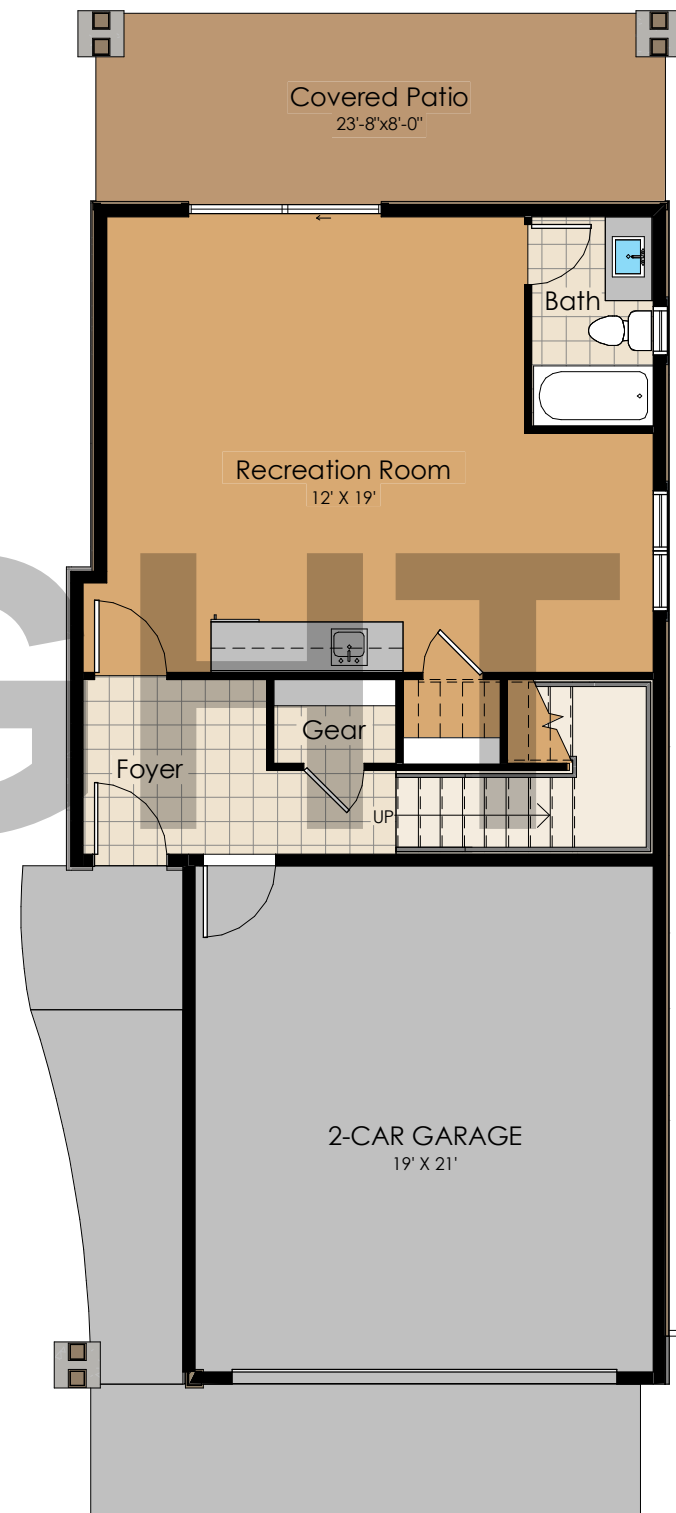

2 2nd Level
SCALE: 1/8" = 1'-0"

3 1st Level Guest Suite
SCALE: 1/8" = 1'-0"

1 1st Level
SCALE: 1/8" = 1'-0"

2 Roof Deck
SCALE: 1/8" = 1'-0"

3 3rd Level Jr. Master
SCALE: 1/8" = 1'-0"

1 3rd Level
SCALE: 1/8" = 1'-0"

2 Rear Elevation
SCALE:

1 Front Elevation
SCALE: