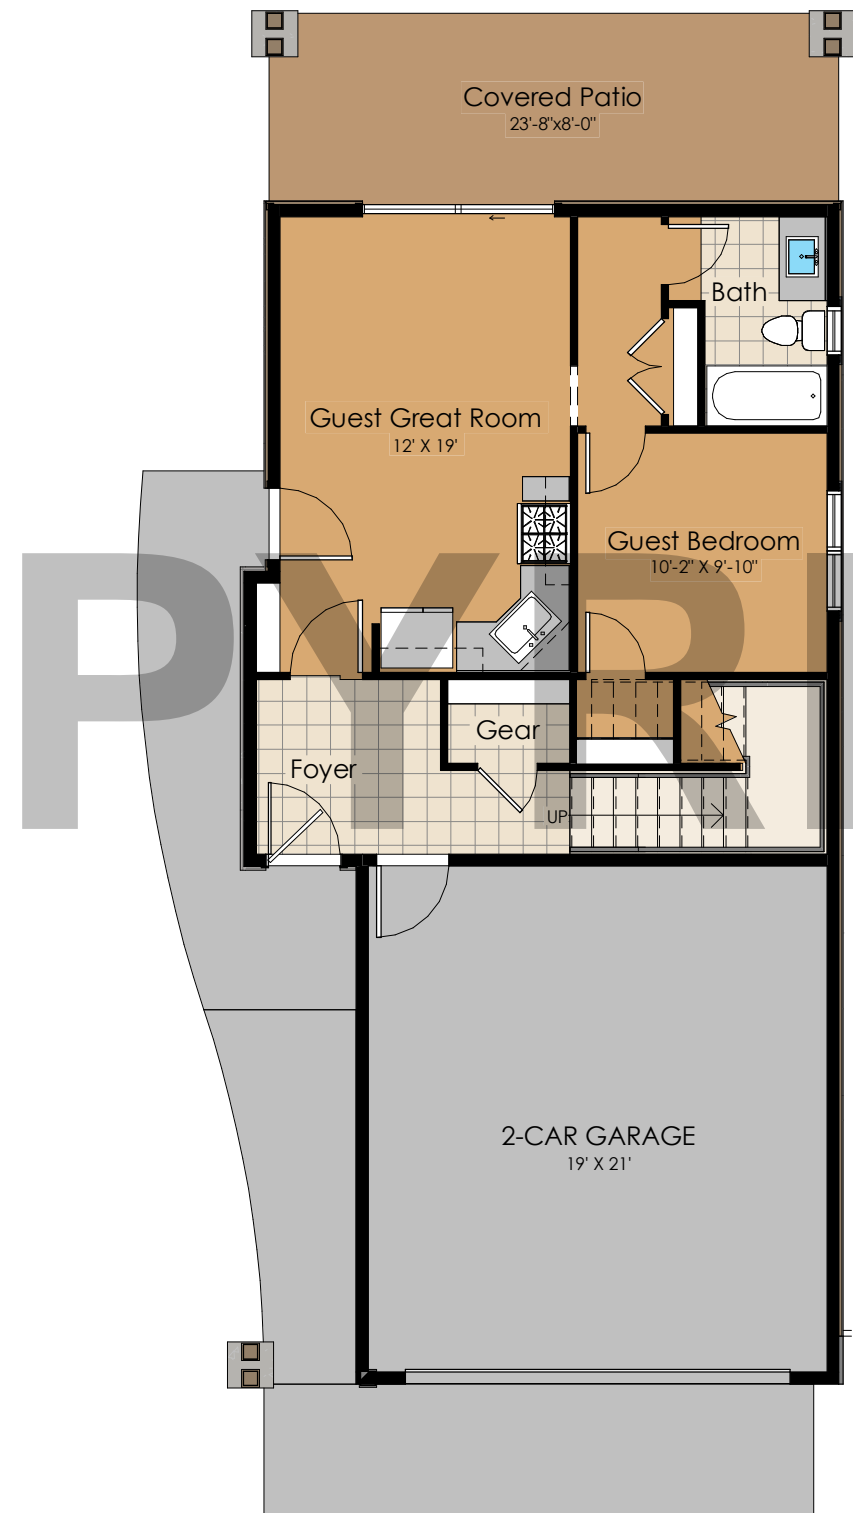

2 2nd Level
SCALE: 1/8" = 1'-0"

3 1st Level Guest Suite
SCALE: 1/8" = 1'-0"

1 1st Level
SCALE: 1/8" = 1'-0"

2 Roof Deck
SCALE: 1/8" = 1'-0"

3 3rd Level Jr. Master
SCALE: 1/8" = 1'-0"

1 3rd Level
SCALE: 1/8" = 1'-0"

2 Rear Elevation
SCALE:

1 Front Elevation
SCALE: