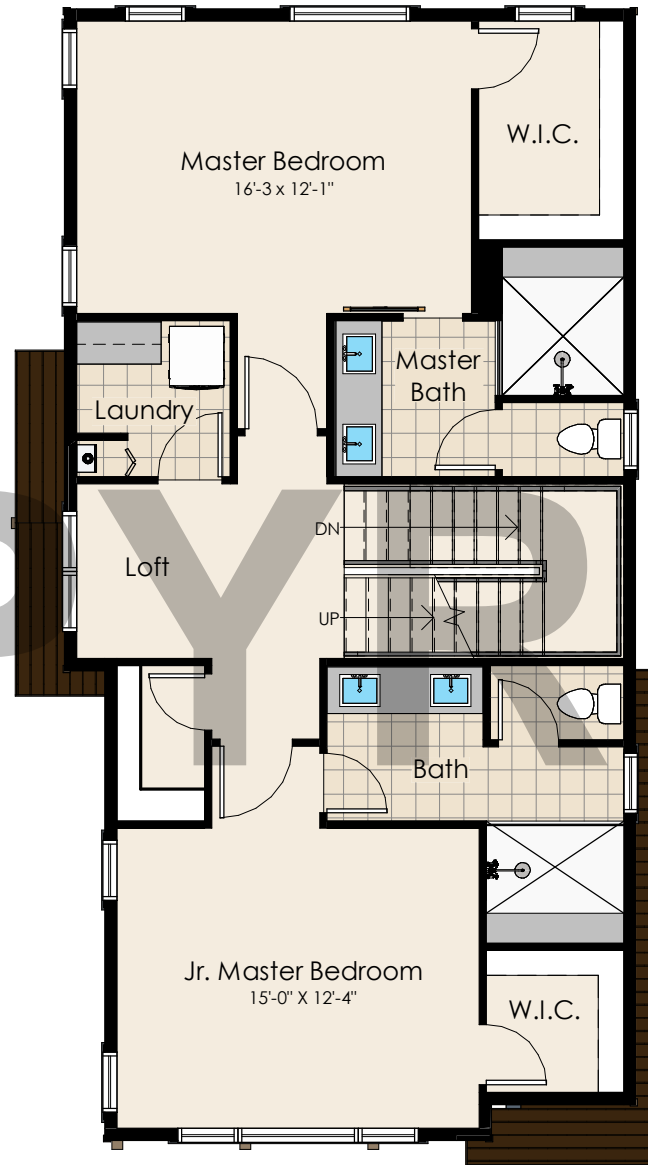

2 2nd Level
SCALE: 1/8" = 1'-0"

3 1st Level Guest Suite
SCALE: 1/8" = 1'-0"

1 1st Level
SCALE: 1/8" = 1'-0"

2 Roof Deck
SCALE: 1/8" = 1'-0"

3 3rd Level Jr. Master
SCALE: 1/8" = 1'-0"

1 3rd Level
SCALE: 1/8" = 1'-0"

2 Rear Elevation
SCALE:

1 Front Elevation
SCALE: