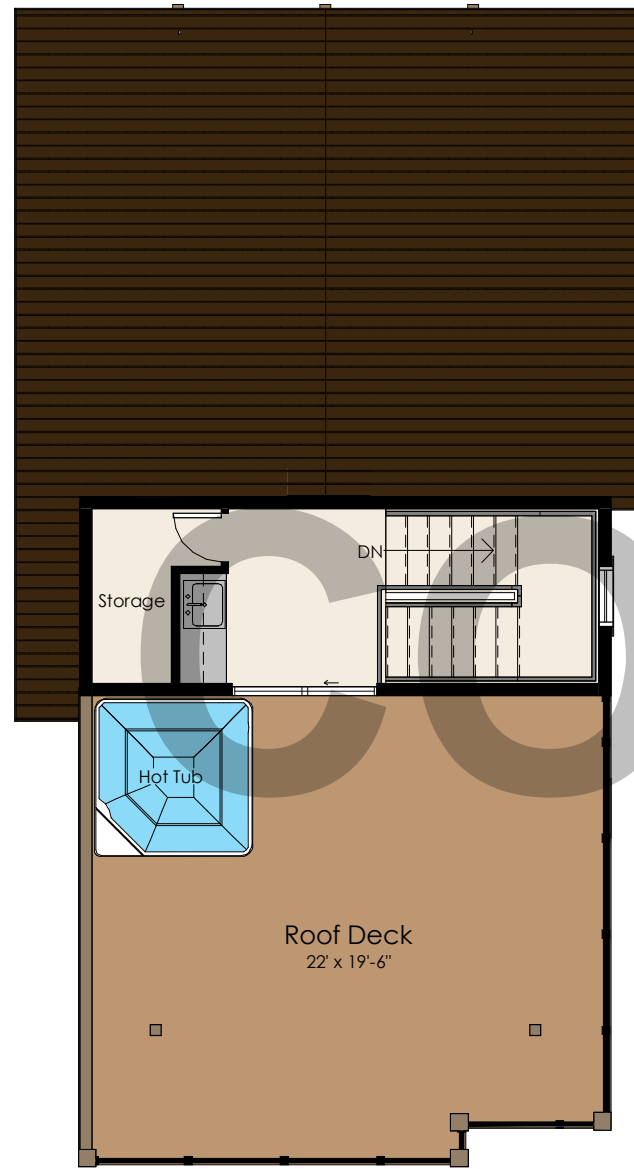

2 2nd Level
SCALE: 1/8" = 1'-0"

3 1st Level Guest Suite
SCALE: 1/8" = 1'-0"

1 1st Level
SCALE: 1/8" = 1'-0"

2 Roof Deck
SCALE: 1/8" = 1'-0"

3 3rd Level Jr. Master
SCALE: 1/8" = 1'-0"

1 3rd Level
SCALE: 1/8" = 1'-0"

2 Rear Elevation
SCALE:

1 Front Elevation
SCALE: