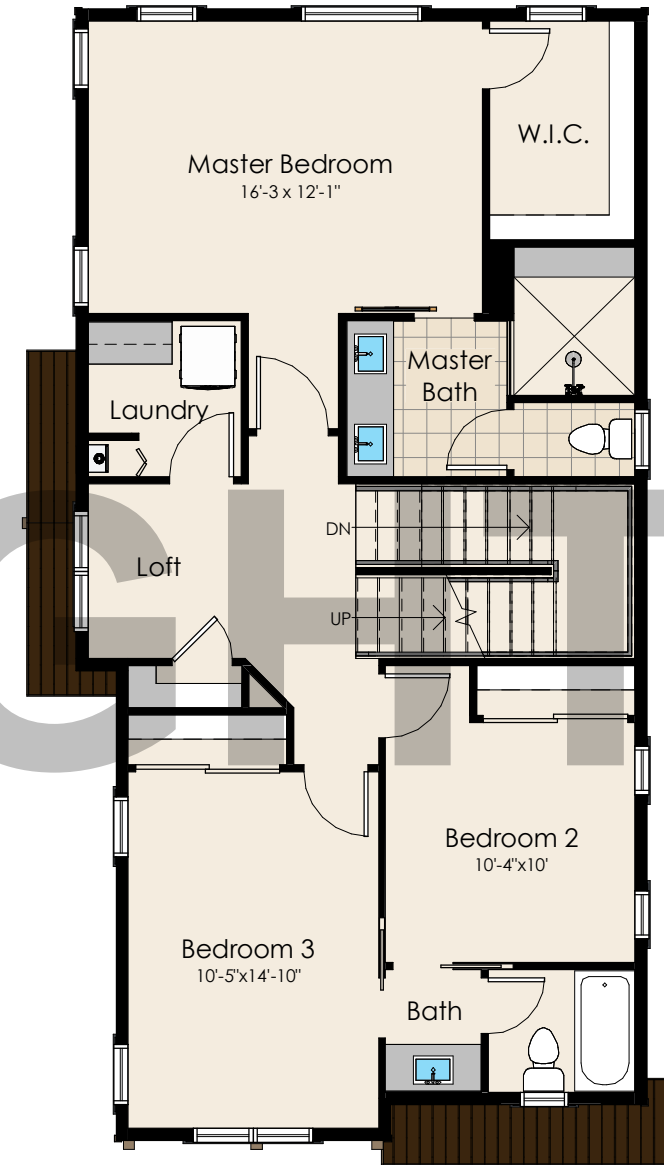

2 2nd Level
SCALE: 1/8" = 1'-0"

3 1st Level Guest Suite
SCALE: 1/8" = 1'-0"

1 1st Level
SCALE: 1/8" = 1'-0"

2 Roof Deck
SCALE: 1/8" = 1'-0"

3 3rd Level Jr. Master
SCALE: 1/8" = 1'-0"

1 3rd Level
SCALE: 1/8" = 1'-0"

2 Rear Elevation
SCALE:

1 Front Elevation
SCALE: